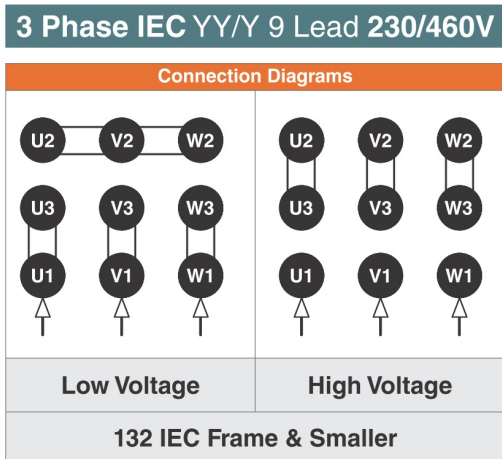

MOTOR MODEL:	GR3-AL-TF-90LB3-6-B-D-1.5
FACTORY TYPE:	TAX

IE3 IEC Cast Aluminum, TEFC

Notes: 9 Lead / 9 Post Connection
Motors pre-wired high voltage as shown above

MOTOR MODEL:	GR3-AL-TF-90LB3-6-B-D-1.5
FACTORY TYPE:	TAX

IEC

IE3 IEC Cast Aluminum, TEFC