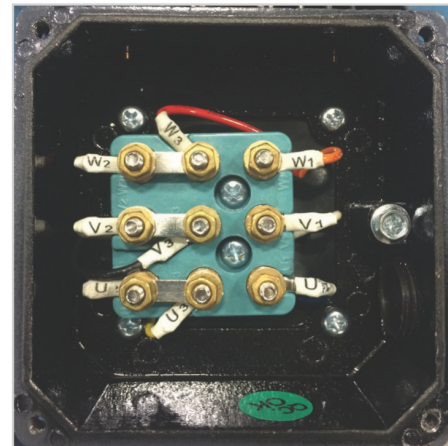

MOTOR MODEL:	GR3-AL-TF-90LB3-6-B-D-1.5
FACTORY TYPE:	TAX

IE3 IEC Cast Aluminum, TEFC

Notes: 9 Lead / 9 Post Connection
Motors pre-wired high voltage as shown above

MOTOR MODEL:	GR3-AL-TF-90LB3-6-B-D-1.5
FACTORY TYPE:	TAX