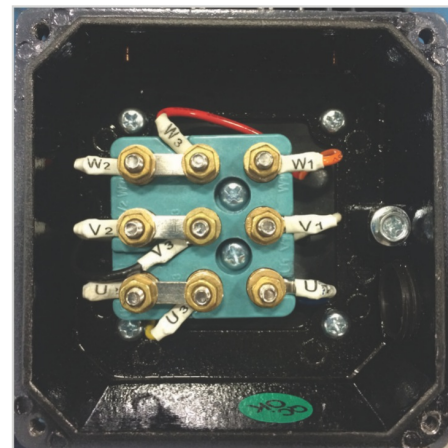

MOTOR MODEL:	GR3-AL-TF-132SB3-2-B-D-7.5
FACTORY TYPE:	TAX

IE3 IEC Cast Aluminum, TEFC

Notes: 9 Lead / 9 Post Connection
Motors pre-wired high voltage as shown above

MOTOR MODEL:	GR3-AL-TF-132SB3-2-B-D-7.5
FACTORY TYPE:	TAX