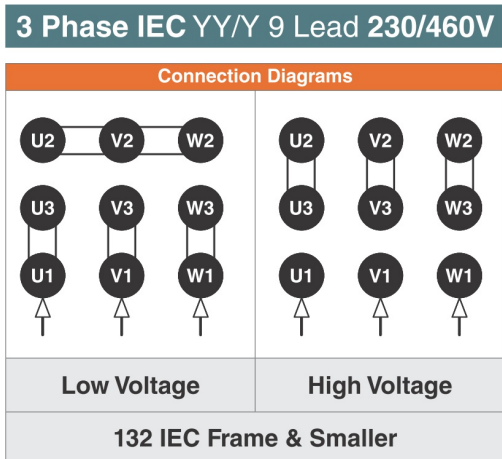

MOTOR MODEL:	GR3-AL-TF-132SB3-2-B-D-7.5
FACTORY TYPE:	TAX

IE3 IEC Cast Aluminum, TEFC

Notes: 9 Lead / 9 Post Connection
Motors pre-wired high voltage as shown above

MOTOR MODEL:	GR3-AL-TF-132SB3-2-B-D-7.5
FACTORY TYPE:	TAX