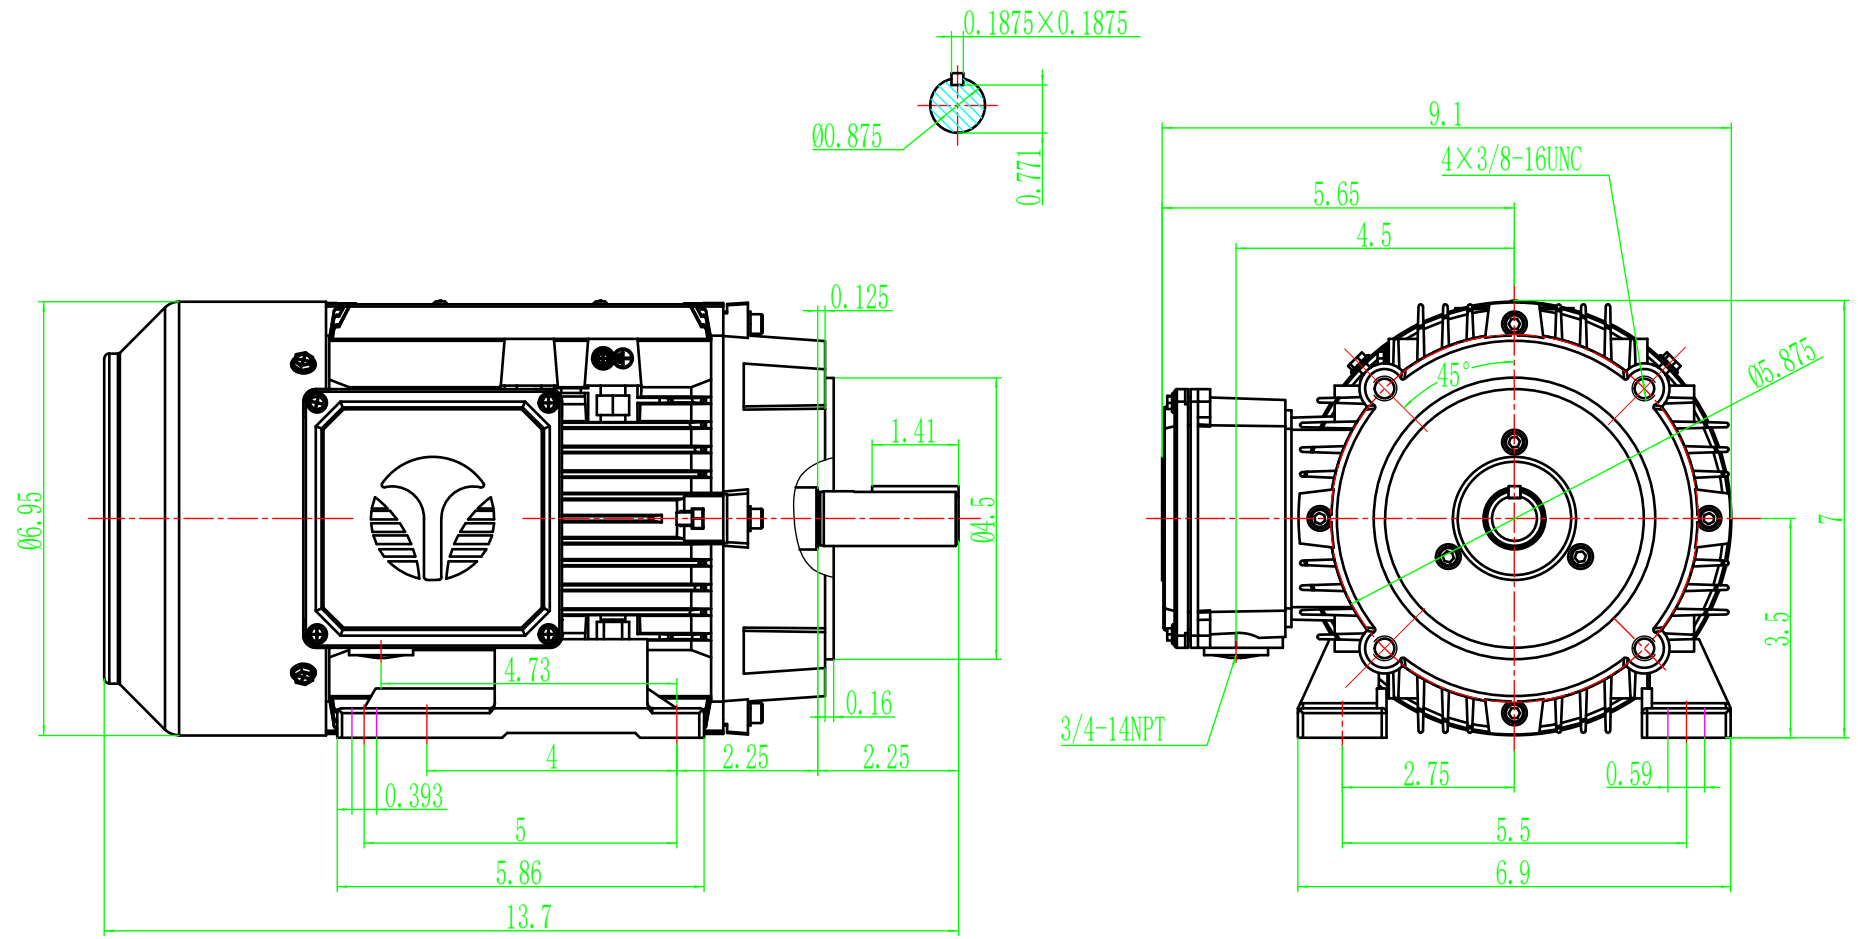

FRAME: HP: RPM: PHASE: VOLT: ENCL: FREQ: FLA: LRA:

MODEL: NEMA140TC
 REV.DESC:

SCALE: 1:2 DATE: UNITS:
 VERSION: REVISED:

BY:
 WWW.TECHTOPIND.COM