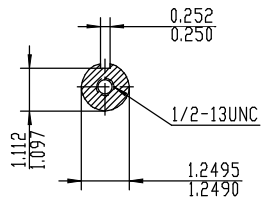

Model	2F	B	BG	C
284T	9.5	12.2	6.27	28.48
286T	9.5/11	13.7	6.77	29.98

 ShangHai HIMAK Electrical Machinery CO.,LTD		NEMA TEFC 280T JM			
		NO:	1HMY.010.JM005 CFC		
Design		Standard		STEP MARK	1:3
Checker		Allow		S	Sort
Auditing		Date			Cast iron Motor