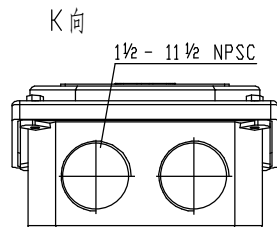

Model	2F	B	BG	C
284T	9.5	12.2	6.27	28.48
286T	9.5/11	13.7	6.77	29.98

 ShangHai HIMAK Electrical Machinery CO.,LTD		NEMA TEFC 280T JM			
		NO:	1HMY.010.JM005 CFC		
Design		Standard		STEP MARK	1:3
Checker		Allow		S	Sort
Auditing		Date			Cast iron Motor